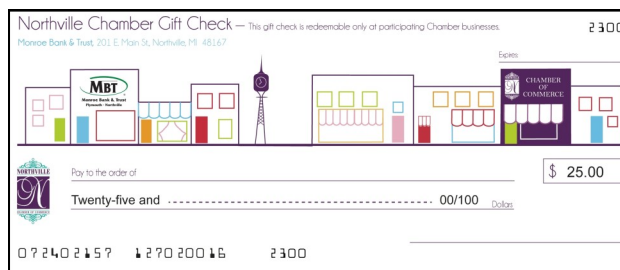

FAQ's

What if you lose your check?

Losing a Northville Gift Check is basically the same as losing cash or a personal check made out to a second party. Anyone who finds this check becomes the bearer and could use it for purchases at the participating businesses. Lost checks will not be reimbursed by the Chamber.